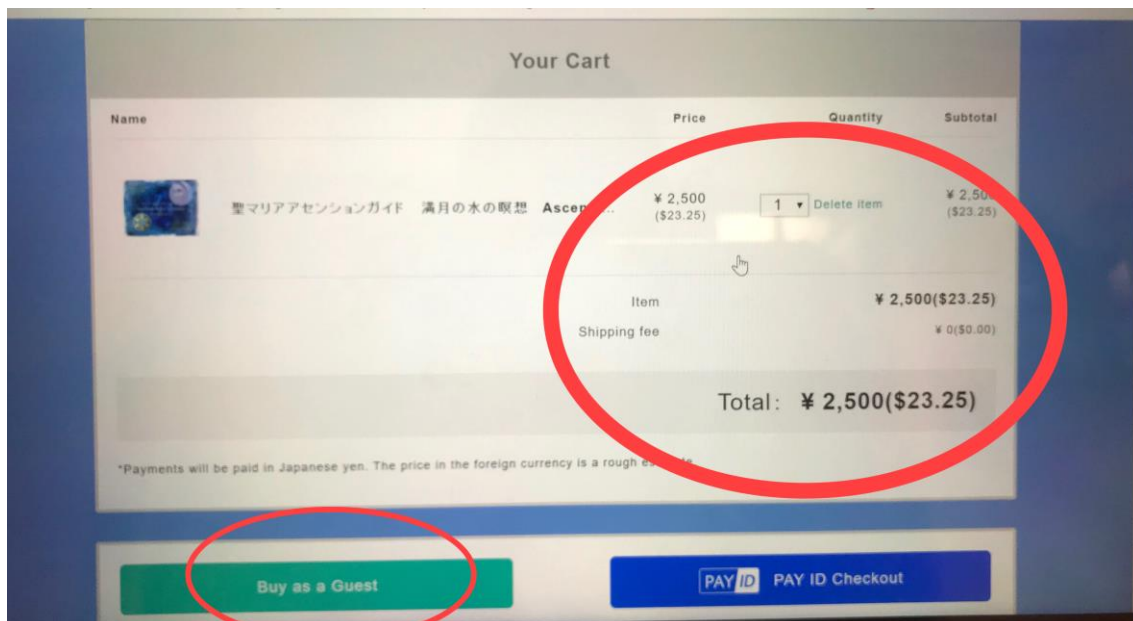

How to buy/get products/items/goods?

Maria Blue Healing

1 Select your language and currency at the top left

2 Add items to cart and select quantity. And choose "Buy as a guest".

3 Fill out the form with your information

The screenshot shows a form titled "Customer Information" which is circled in red. The form is part of a three-step process: "1. Input information", "2. Confirm the input information", and "3. Complete payment". The form fields are as follows: